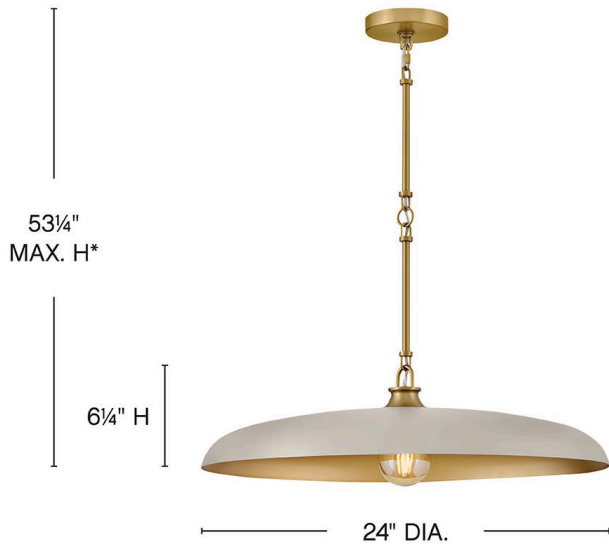

SADIE

48165LCB-LTP

LARGE DOME CHANDELIER

A sophisticated, transitional accent piece, Sadie features a large yet shallow, saucer-style shade with contrasting interiors. Classic two-tone finishes and decorative chain-linked stems enhance bright yet inviting illumination.

DETAILS

FINISH:	Lacquered Brass
MATERIAL:	Steel
SLOPE DEGREE:	90
DIMMABLE:	YES - WITH DIMMABLE LAMP (NOT INCLUDED)

DIMENSIONS

WIDTH:	24"
HEIGHT:	6.3"
WEIGHT:	7lb

LIGHT SOURCE

LIGHT SOURCE:	Socketed
WATTAGE:	1-12w Med. LED, 100w Equiv.
VOLTAGE:	120v

MOUNTING

CANOPY:	5.25" Dia.
LEAD WIRE:	1 X 120"
MAX HEIGHT:	53.3

SHIPPING

CARTON LENGTH:	27
CARTON WIDTH:	27
CARTON HEIGHT:	8
CARTON WEIGHT:	11

*Maximum achievable height with stems included.

PRODUCT DETAILS:

- Can be hung on a sloped ceiling
- Dry Rated
- Merging the best of traditional and modern elements with a sophisticated and streamlined look
- Includes (5) 7" stems to customize hanging height

HINKLEY